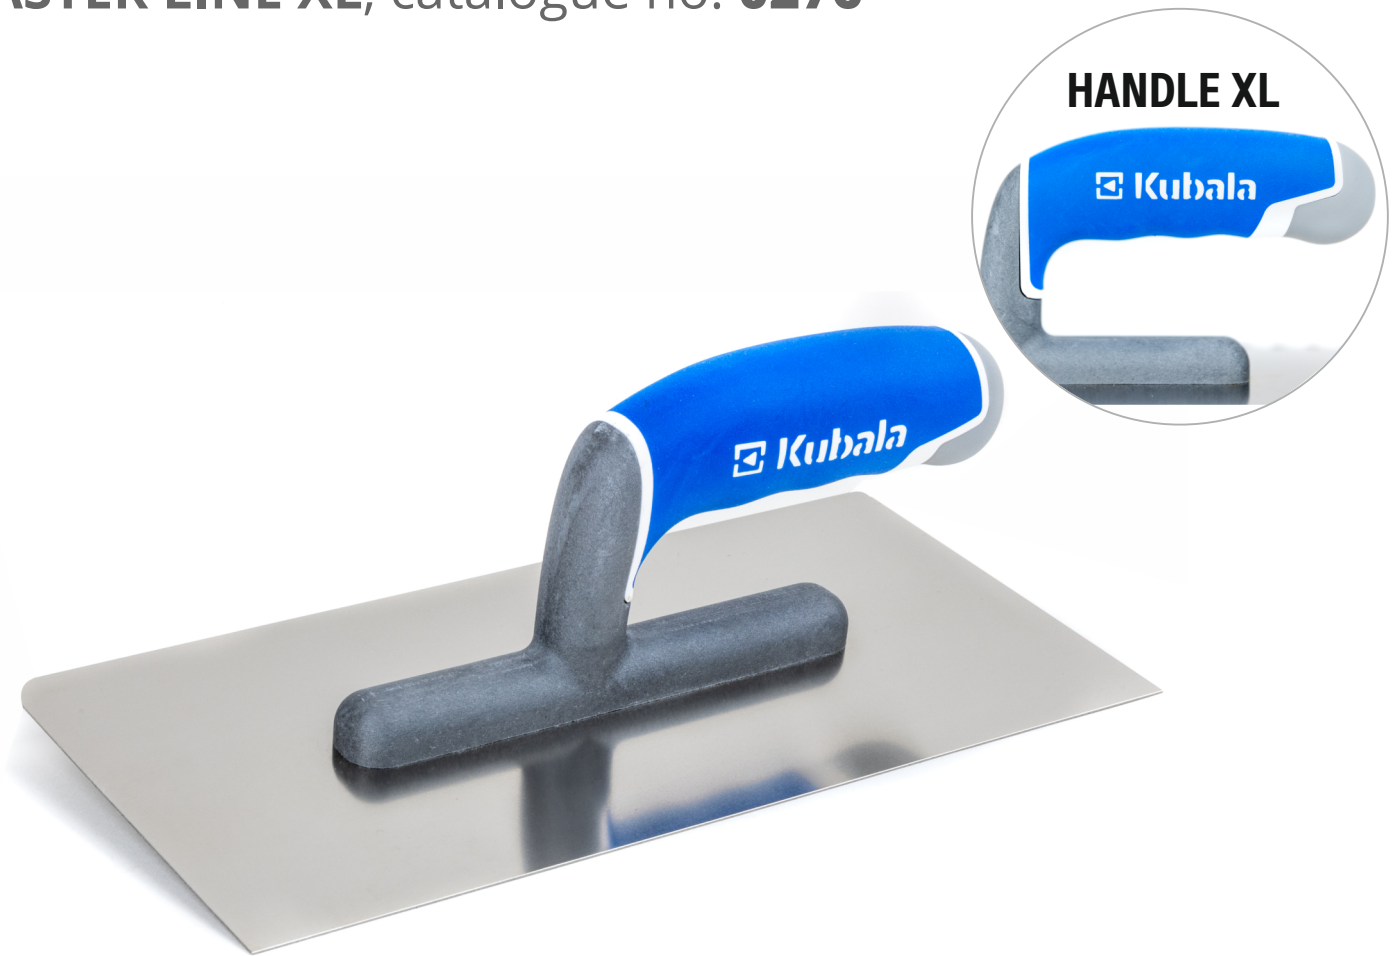

**NEW**

**Kubala®**

Stainless steel trowel with rounded edges,  
**MASTER LINE XL**, catalogue no. **0276**

**MADE IN POLAND**  
Polish manufacturer  
since 1987

**DIMENSIONS**  
130 x 270 mm

**QUALITY GUARANTEE**  
Ergonomic, balanced, shaped  
3k soft handle on jacking foot  
made by polyamide with fiberglass.  
Stainless, acid resistant steel,  
thickness: 0,7mm. For application of  
gypsum plaster, thanks to two rounded  
edges it leaves less visible marks

**PAKOWANIE**  
1 box - 10 pcs