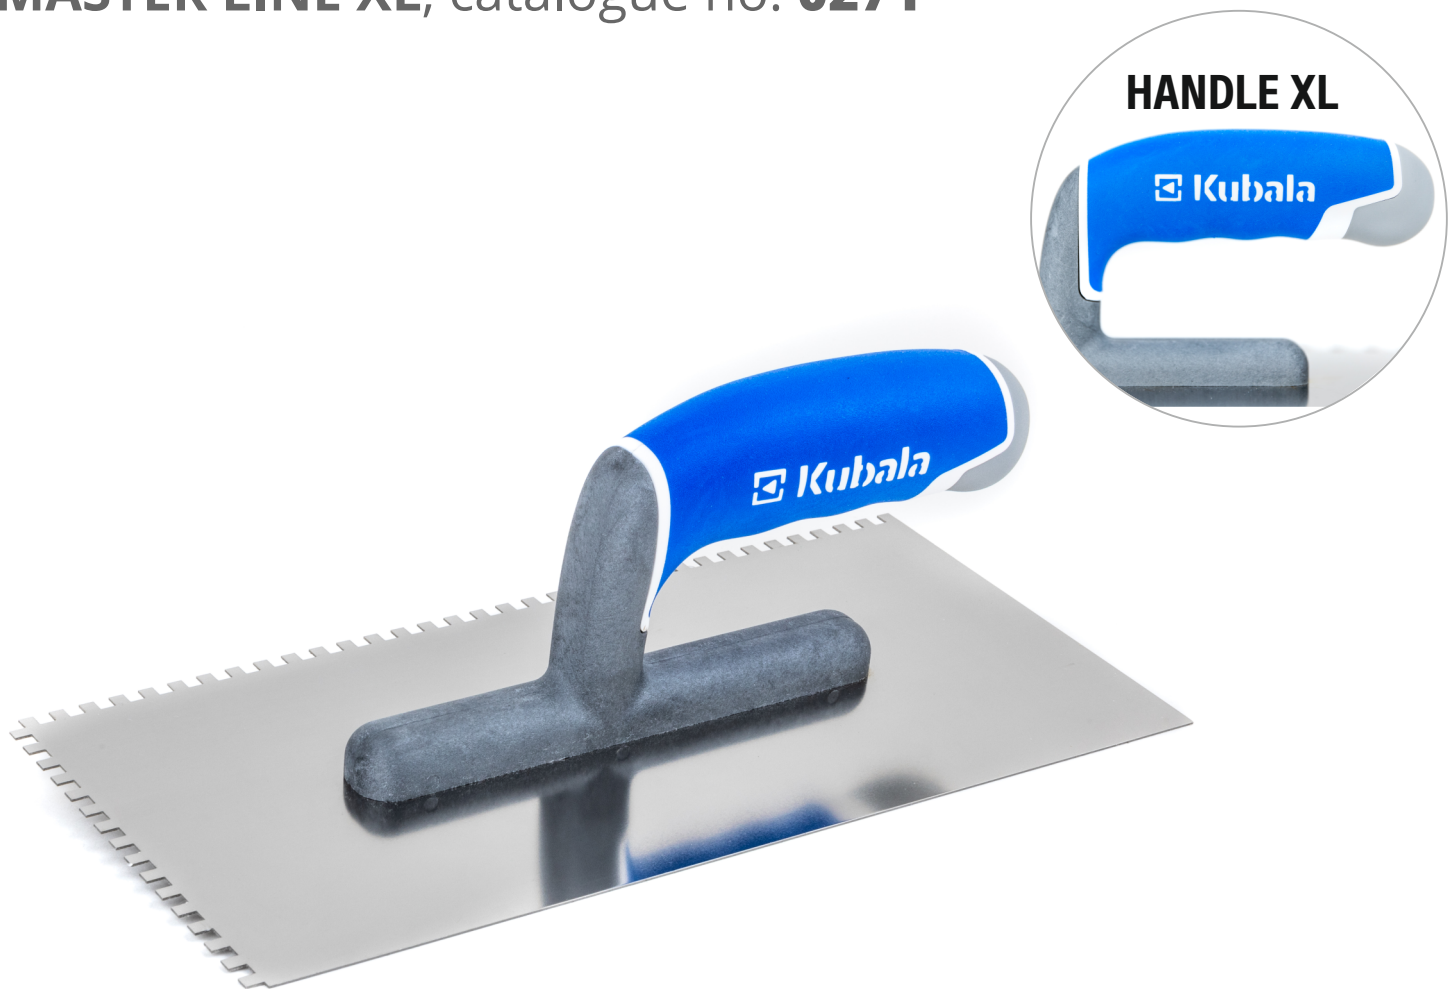

NEW

Stainless steel trowel, notched 4x4 mm,
MASTER LINE XL, catalogue no. **0271**

 **Kubala®**

MADE IN POLAND
Polish manufacturer
since 1987

DIMENSIONS
130 x 270 mm
notch 4x4mm

QUALITY GUARANTEE
Ergonomic, balanced, shaped
3k soft handle on jacking foot
made by polyamide with fiberglass.
Stainless, acid resistant steel,
thickness: 0,7mm. For distribution
of adhesive mortars, using method
of spring fixing of glaze tiles.
Guarantees maximum tile covering
with the adhesive

PAKOWANIE
1 box - 10 pcs